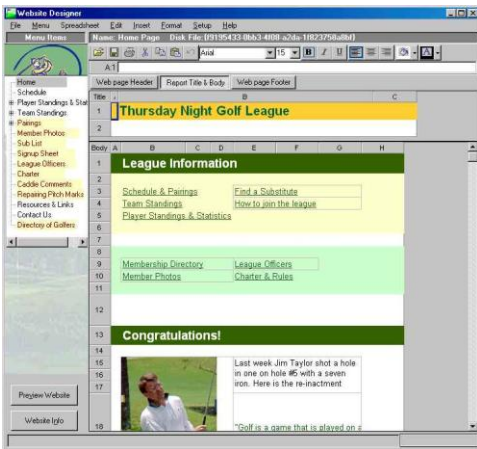

"Our league has used League Manager for three years and it has made our league stats so much easier and quicker to calculate. The ability to view the standings and stats online is the most popular aspect of the product with our league members. It's really a lot of fun to use and the entire league membership follows the weekly updates religiously. I hear about it instantly if I'm late putting the week's results online."

- Patrick Campbell

Website Designer allows you to build a website for your league that keeps your members informed and interested.

Run your group. Save time.
Be a hero.

For more information on League Manager and our other products, please visit our website at

www.GolfSoftware.com

To place an order, call
1-800-697-9989 (USA only)

Copyright © 20XX, GolfSoftware.com. All rights reserved.

Reports continued

- **League Schedule** - Team/golfer pairings for the season.
- Address labels for laser or inkjet printers.
- Plus you can also create your own **custom** reports! Display any item, in any column, sorted in any fashion. Any number of report layouts can be created and saved for later use.
- Reports can be customized to extract only the information you need. The layout of each report is controlled by you -- Margins, page length, page width, report header, report title, report date, double space, and more. Reports can be printed in any size font or style. Print reports in portrait or landscape mode.
- League Manager lets you see exactly how your report will appear on paper. Preview reports on the screen. Reports can be printed to your printer, saved to disk, or exported to other programs. A built-in editor lets you edit reports or add comments at any time.
- Export into HTML file format or directly to Microsoft Excel's native format. HTML is the universal format for viewing on the web or transferring reports and data from one program to another. This means you can view/import into any program that supports HTML without losing any formatting.
- You can publish reports and lists directly to your website.
- Pass reports to other league members. As long as they have a web browser, MS Word, MS Excel, or any program that reads HTML, they can view the report. Most programs now support HTML.

Post Information onto Your Own Website

League Manager's built in Website Designer provides a turnkey solution for placing all your organization's pertinent information on the web. There are no usernames or passwords to remember, no special software to load, no server to set up. Publishing your league's website is easy and completely automatic.

Put any information that you would usually print onto your own league's website. The players love it because all of the league's information is accessible on the Internet. All members have online access to reports, league standings, individual standings, game results, schedules, tee times, next round info, handicapping reports, league rules & documents, photos, emails, announcements, etc. Post whatever information you wish on your website.

Note: You are NOT required to be connected to the Internet to run League Manager. An Internet connection is only required for those leagues that choose to use the Website Designer option.

Other Features